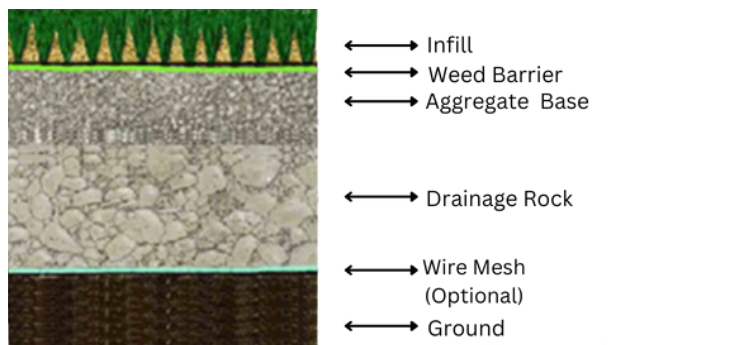

Pet Pro 82

Turf Detail

Total Weight	82.1 oz/sy
Pile Height	1"
Turf Gauge	3/8"
Face Weight	50 Oz/sy

Fiber Detail

Primary Yarn Type	Polyethylene
Primary Yarn Denier	9,000
Primary Yarn Shape	Crescent
Primary Yarn Color	Field Green /apple 2
Thatch Yarn Type	Polyethylene
Thatch Yarn shape	Rectangle
Thatch Yarn Color	Field Green / Jute

	Unmatched Lifetime Warranty
	Bio-Flo Technology
	Dual Yarn Strength
	Powerful UV Properties

Backing Detail

Primary Backing	K-29/5PIC
Primary Weight	9.1 oz/SY
Secondary Coating	Ultra-Flo
Secondary Weight	18 oz /SY
Drainage Perforations	YES